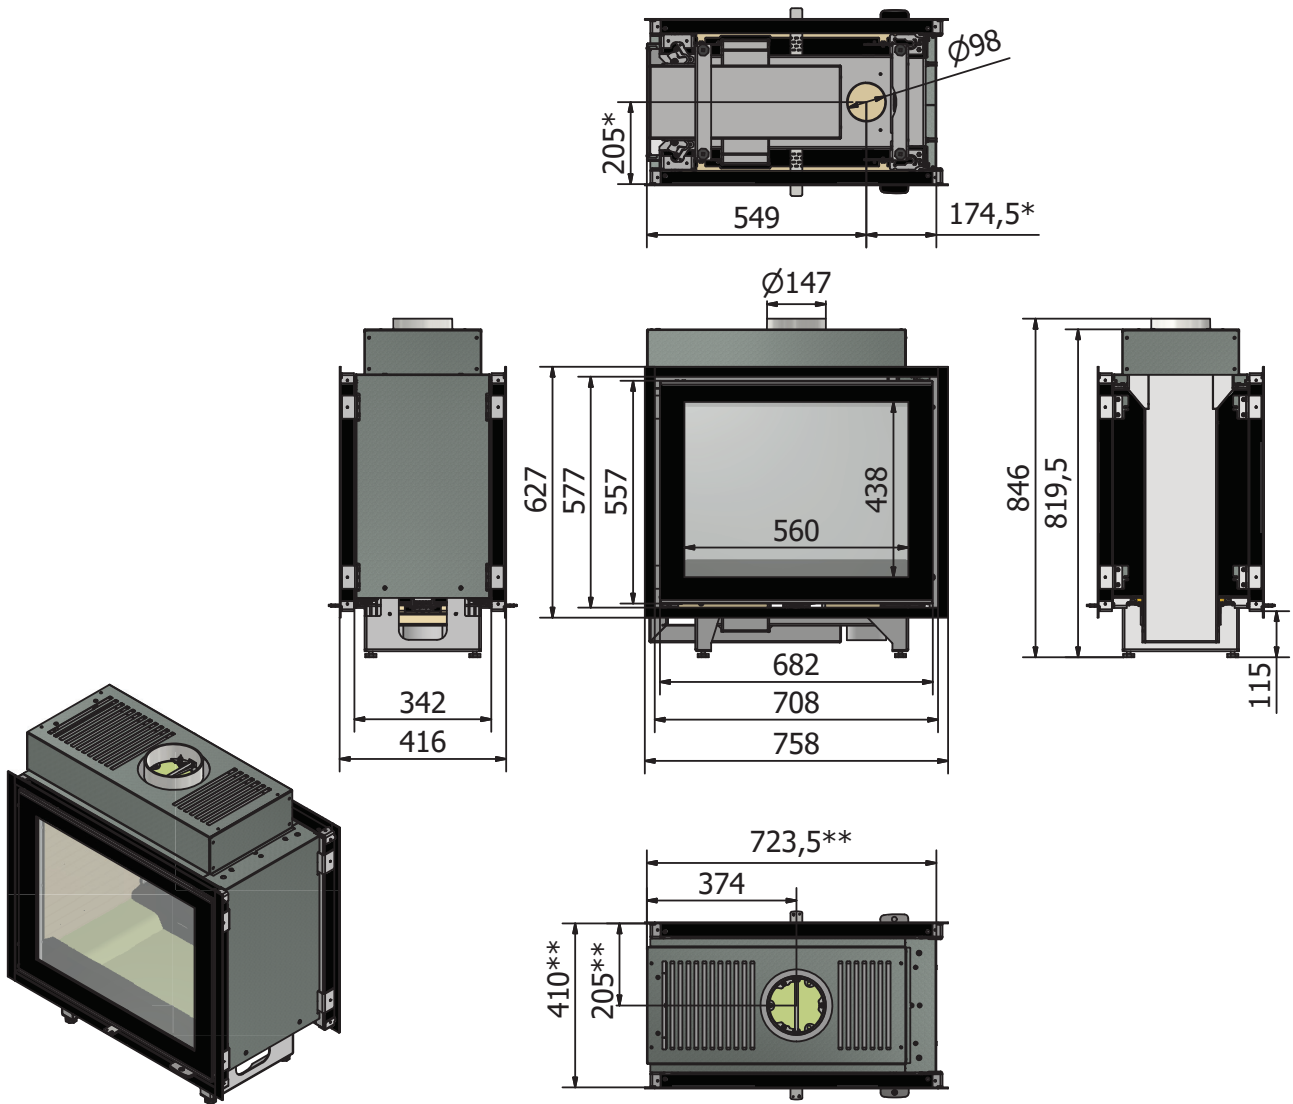

DIMENSIONAL SKETCHES: R600T

All dimensions are in mm.

*AirSystem

**Indside measure